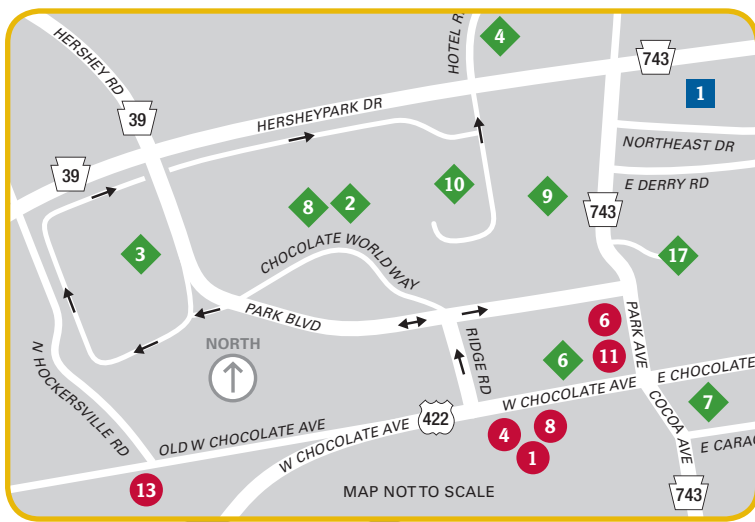

Nearby Services & Attractions

RESTAURANTS, GRILLS, PUBS

- 1 Au Bon Lieu**
110 W. Chocolate Ave (rear), Hershey
aubonlieu.com
717-533-4074
- 2 Batdorf Restaurant**
245 W. Main St, Annville
batdorfrestaurant.com
717-867-0113
- 3 Blue Bird Inn**
2387 Cornwall Rd, Cornwall
bluebirdinn.com
717-273-3000
- 4 Chocolate Avenue Grill**
114 W. Chocolate Ave, Hershey
chocolateavenuegrill.com
717-835-0888
Closed Sundays
- 5 Desserts Etc.**
840 E. Chocolate Ave, Hershey
dessertsetc.com
717-533-7505
- 6 Devon Seafood Grill**
27 W. Chocolate Ave, Hershey
devonseafood.com
717-508-5460
- 7 Dukes Bar & Grille**
1715 E. Chocolate Ave, Hershey
dukesbarandgrille.com
717-533-5541
- 8 Fenicci's of Hershey**
102 W. Chocolate Ave, Hershey
feniccis.com
717-533-7159
- 9 Funck's Restaurant & Bar**
664 W. Main St, Palmyra
funcks.com
717-838-1611
- 10 The Hershey Pantry**
801 E. Chocolate Ave, Hershey
hersheypantry.com
717-533-7505
Closed Sundays
- 11 Houlihan's Restaurant & Bar**
27 W. Chocolate Ave, Hershey
houlihans.com/
my-houlihans/hershey
717-534-3110
- 12 Irv's Pub**
814 E. Chocolate Ave, Hershey
irvspub.com
717-298-6476
Closed Mondays
15% Off for 1825 Inn guests
- 13 The Mill Restaurant & Bar**
810 Old W. Chocolate Ave, Hershey
themillinhershey.com
717-256-9965
Closes Sundays at 3 PM
10% Off for 1825 Inn guests

DELIVERY

- 20 99 Chinese Express**
613 W. Main St, Palmyra
99chineseexpresspalmyra.com
717-838-2034
 - 21 Fabio & Joe's**
19 N. Railroad St, Palmyra
fabioandjoes.weebly.com
717-832-3007
 - 22 Palermo's Pizza II**
1515 E. Chocolate Ave, Hershey
palermspizzahershey.com
717-533-0505
- ### ICE CREAM
- 23 Annie's Ice Cream**
2878 Horseshoe Pike, Campbelltown
Seasonal
 - 24 Rita's Italian Ice**
629 E. Main St, Palmyra
ritasice.com
717-838-3550
Seasonal
 - 25 The Jigger Shop**
2023 Gettysburg Ave, Mt. Gretna
jiggershop.com
717-964-9686
Seasonal