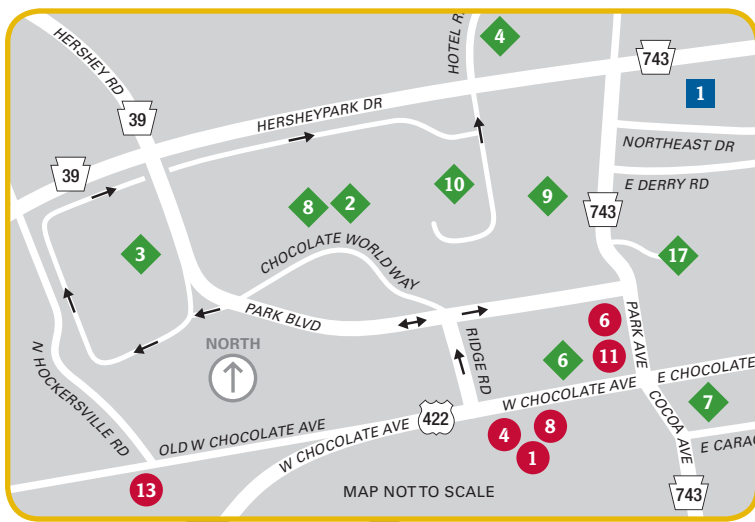

Nearby Services & Attractions

RESTAURANTS, GRILLS, PUBS

- 1 Au Bon Lieu**
110 W. Chocolate Ave (rear), Hershey
aubonlieu.com
717-533-4074
- 2 Batdorf Restaurant**
245 W. Main St, Annville
batdorfrestaurant.com
717-867-0113
- 3 Blue Bird Inn**
2387 Cornwall Rd, Cornwall
bluebirdinn.com
717-273-3000
- 4 Chocolate Avenue Grill**
114 W. Chocolate Ave, Hershey
chocolateavenuegrill.com
717-835-0888
Closed Sundays
- 5 Desserts Etc.**
840 E. Chocolate Ave, Hershey
dessertsetc.com
717-533-7505
- 6 Devon Seafood Grill**
27 W. Chocolate Ave, Hershey
devonseafood.com
717-508-5460
- 7 Dukes Bar & Grille**
1715 E. Chocolate Ave, Hershey
dukesbarandgrille.com
717-533-5541
- 8 Fenicci's of Hershey**
102 W. Chocolate Ave, Hershey
feniccis.com
717-533-7159
- 9 Funck's Restaurant & Bar**
664 W. Main St, Palmyra
funcks.com
717-838-1611
- 10 The Hershey Pantry**
801 E. Chocolate Ave, Hershey
hersheypantry.com
717-533-7505
Closed Sundays
- 11 Houlihan's Restaurant & Bar**
27 W. Chocolate Ave, Hershey
houlihans.com/
my-houlihans/hershey
717-534-3110
- 12 Irv's Pub**
814 E. Chocolate Ave, Hershey
irvspub.com
717-298-6476
Closed Mondays
15% Off for 1825 Inn guests
- 13 The Mill Restaurant & Bar**
810 Old W. Chocolate Ave, Hershey
themillinhershey.com
717-256-9965
Closes Sundays at 3 PM
10% Off for 1825 Inn guests

DELIVERY

- 20 99 Chinese Express**
613 W. Main St, Palmyra
99chineseexpresspalmyra.com
717-838-2034
- 21 Fabio & Joe's**
19 N. Railroad St, Palmyra
fabioandjoes.weebly.com
717-832-3007
- 22 Palermo's Pizza II**
1515 E. Chocolate Ave, Hershey
palermspizzahershey.com
717-533-0505

ICE CREAM

- 23 Annie's Ice Cream**
2878 Horseshoe Pike, Campbelltown
Seasonal
- 24 Rita's Italian Ice**
629 E. Main St, Palmyra
ritasice.com
717-838-3550
Seasonal
- 25 The Jigger Shop**
2023 Gettysburg Ave, Mt. Gretna
jiggershop.com
717-964-9686
Seasonal